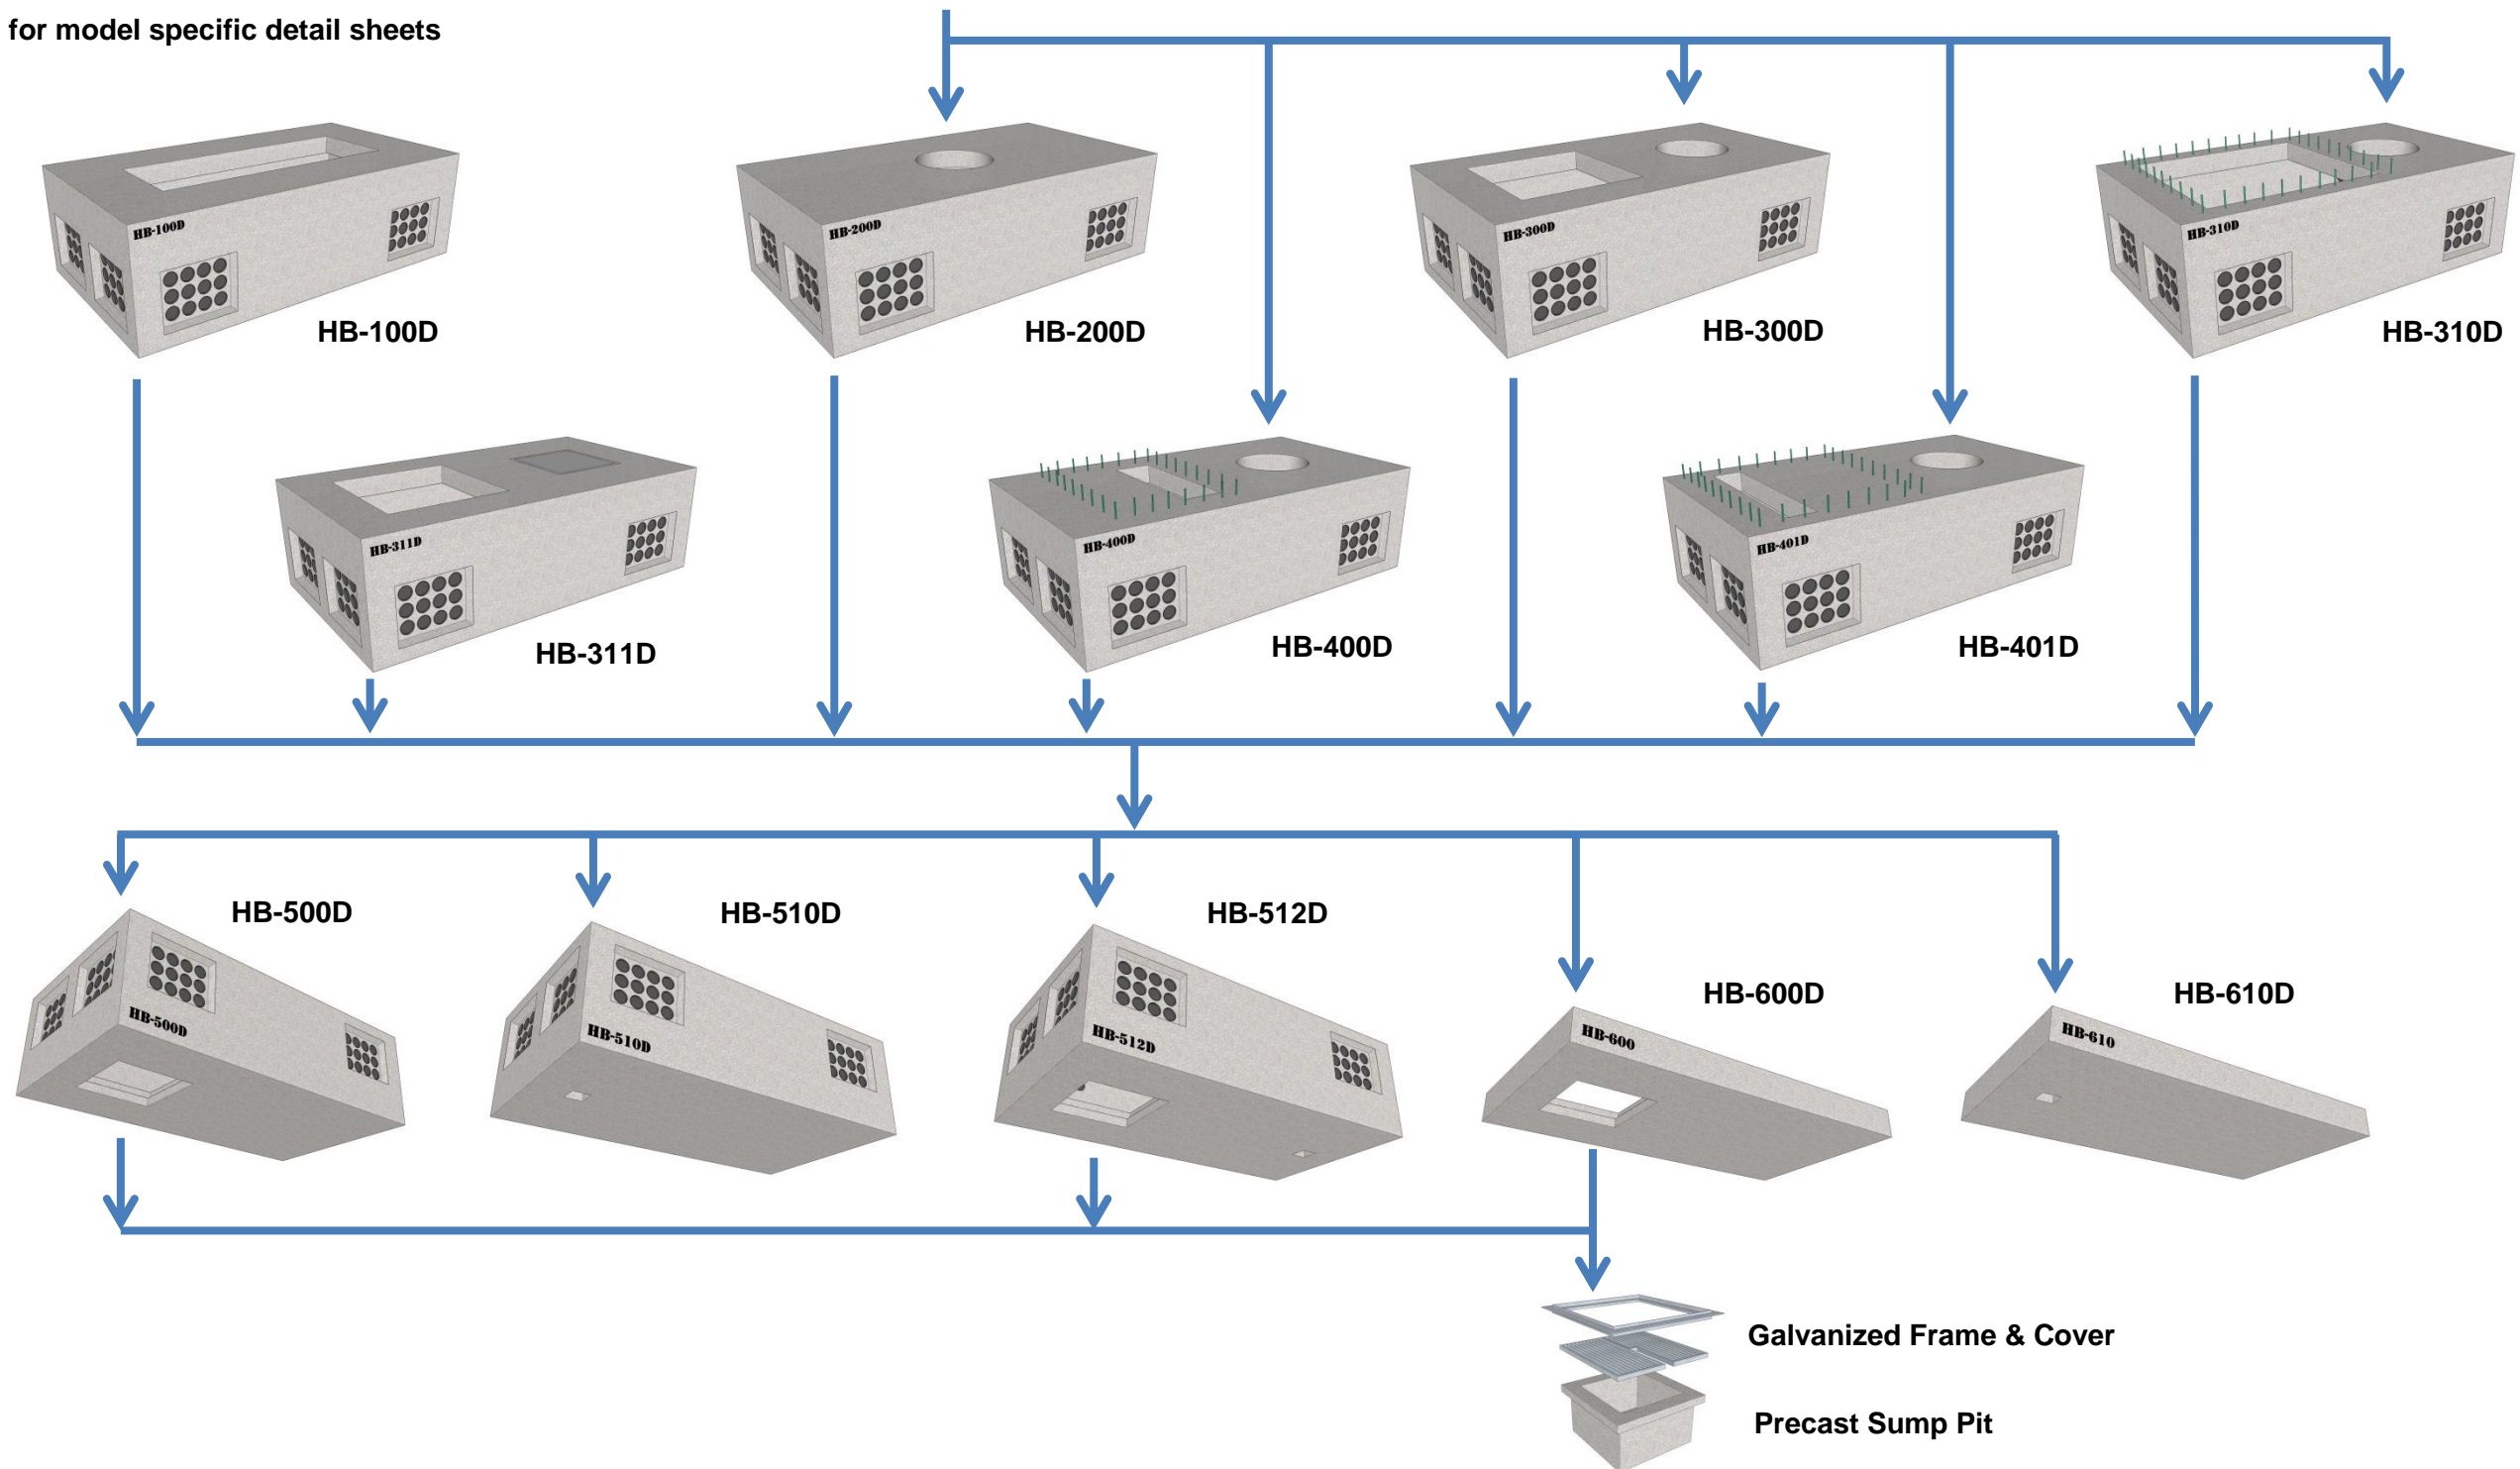

**Standard Dimensions:**

3990mm x 2160mm x 1220mm  
(13'1-1/8" x 7'1" x 4'0")

Contact us for model specific detail sheets

**Manhole Frame & Cover (JW500)**

**Grade Adjustment Ring (Hy-Grade HW-400)**

**Standard Dimensions:**

3310mm x 2160mm x 1220mm  
(10'10-3/8" x 7'1" x 4'0")

Contact us for model specific detail sheets